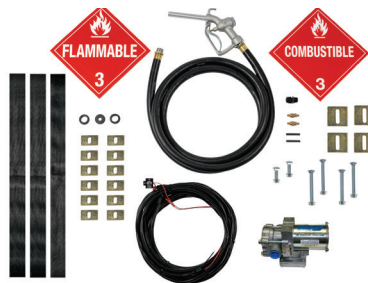

**40
GALLON**

The Living is Easy

**Keep your gear and extra fuel secure
in a refueling tank and tool box combo!**

Our 40-gallon refueling tank and tool box combo is the perfect solution for drivers who want a mobile refueling station onboard with 6 cubic feet to securely store gear and equipment. The 40-gallon refueling tank is Department of Transportation (DOT) legal to carry and transfer gasoline, diesel, and kerosene fuels, and features an easy-to-use purge function that moves remaining fuel from the hose back into the fuel tank. The tool box is equipped with locking handles and gas-filled shocks that make it easy to open and close the tool box lid.

The 40-gallon refueling tank is made from 14-gauge, high-yield U.S. aluminized steel for superior durability and strength; and powder coated for durable satin black finish. As with all Transfer Flow fuel tank systems, this refueling tank comes complete with all parts needed for installation, down to the last zip tie.

All fuel systems ship with all parts needed for installation and use.

**SHORT AND
LONG BED**

Fits: All Full-Size Trucks

Fuel: Gasoline, Diesel, Kerosene

Ship Weight: 215 lb.

Outside Dimensions: 59" L x 21" W x 21 5/8" H

Inside Dimensions: 59" L x 18" W x 9 3/4" H

Part Number: 080-01-15195

FEATURES AND BENEFITS

- For drivers who own ATVs, boats, generators, landscape or farming equipment, or want the option to fuel their truck or additional vehicles
- Comes with 12-volt GPI® fuel pump, 12 ft. hose, nozzle, fuel cap, wiring harness with cab-mounted power switch, and mounting hardware
- Pumps up to 8 gallons per minute
- 6 cubic ft. of storage space
- Built from 14-gauge, high-yield U.S.-made aluminized steel
- Powder coated black for durability and strength
- Gas-filled shocks for easy opening and closing
- Baffled to prevent fuel sloshing
- Locking handles to keep gear safe
- 6 year, unlimited mile warranty
- Made in USA